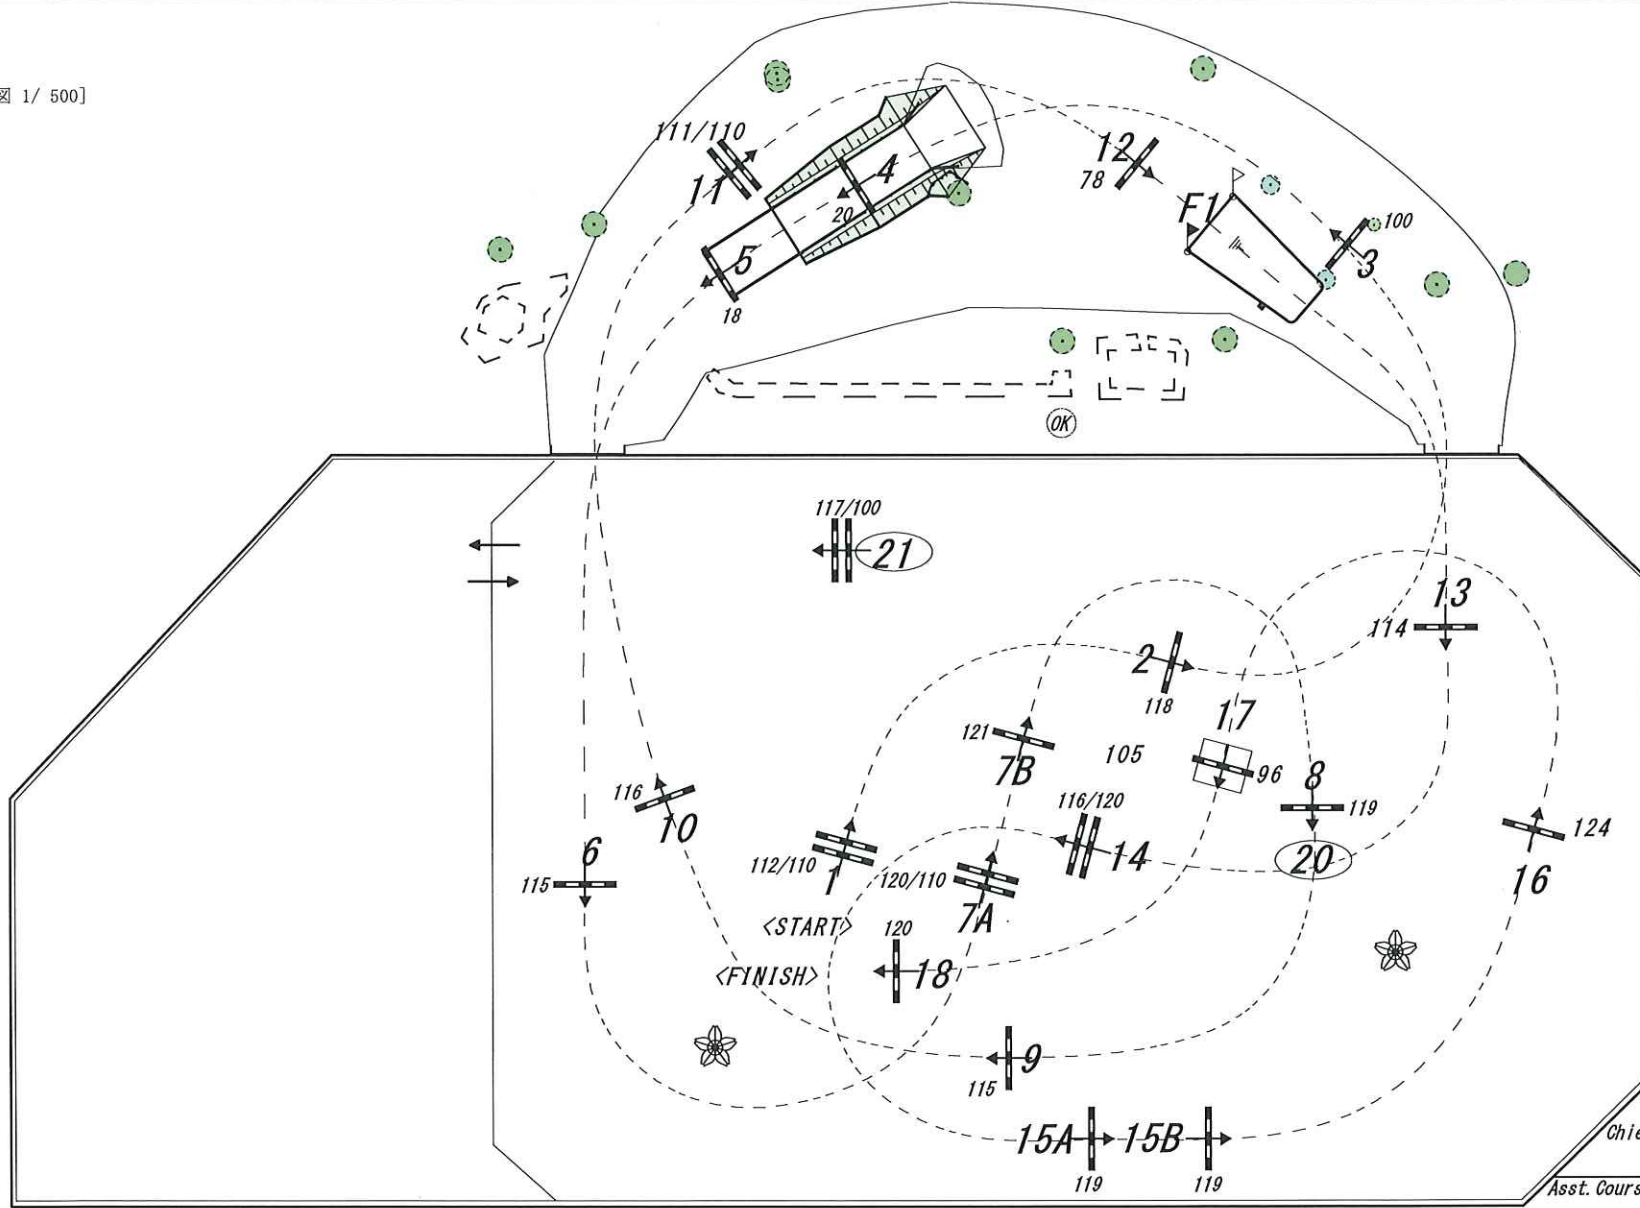

第78回国民スポーツ大会 SAGA2024馬術競技
#6 成年男子ダービー競技

Date: 2024.10/9-13
Venue: MIKI HORSE LAND PARK

Table: A FEI Re/Art.: 277

1st. JUMP OFF: (20)-(21)-7B-14-15A-15B-16

Speed: 375 m/min
Length: 770 m

Time allowed: 124 sec
Time limit: 248 sec
Penalty time: sec

Length: 310 m
Time allowed: 50 sec
Time limit: 100 sec
Penalty time: sec

Height: 125 Obstacles: 18 Efforts: 20

Obstacles: 7 Efforts: 8

[経路図 1/ 500]

JUDGE

(Signature)
Chief Course Designer: MURATA Tatsuya
Course Designer: KIMURA Yuya
TAKAHASHI Shoichi
Asst. Course Designer: YAMAGISHI Tatsuhiko
NAKAMURA Masakazu/ISHIKORI Yutaka
KOYAKE Toshitsugu/OMURA Nobuyuki
TAMEGAI Yukio